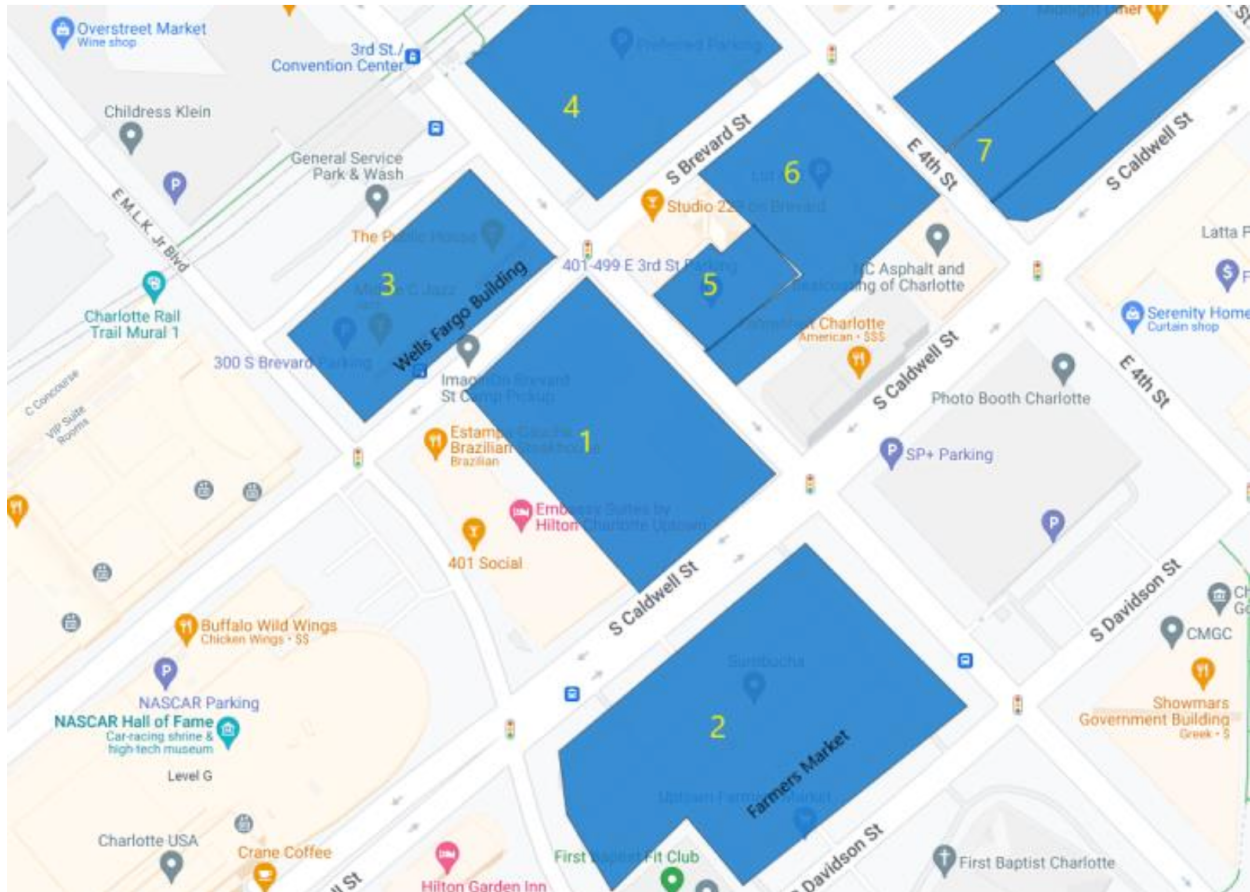

Embassy Suites Uptown Charlotte

401 East Martin Luther King Jr. Blvd, Charlotte, NC 28202

Parking at Venue

$35 day (subject to availability)

$45 valet/overnight

Additional Parking

**Please note these parking lots are preferred parking lots, rates and hours are subject to change.

Visit www.preferredparking.com/dailyparking_clt for up to date information. You can also download the Park Mobile app on your phone and pay through the app.**

See Below:

CLT - 301 S. Brevard

301 S. Brevard

Daily Parking 24 Hours $30.00

Hourly Parking 10 Hours $14.00

CLT - 402a

Corner of 3rd and Brevard

Located Directly Behind Third and Brevard Street Buildings!

24 Hours $30.00

Daily Parking Rates Repeat Every 10 Hours $13.00