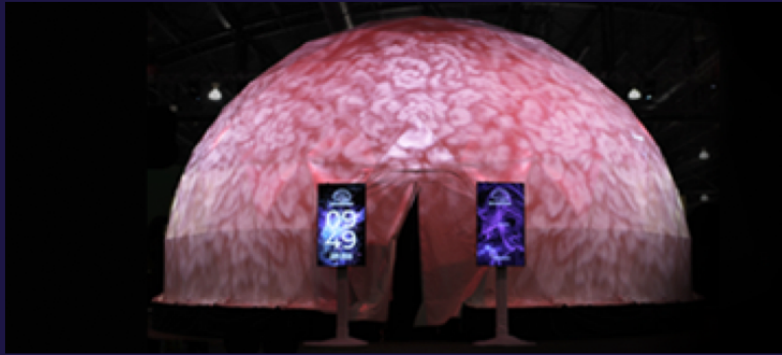

What else can we do?

Experiential Exhibits

Led Walls

Lighting Solutions

Projection

Video Solutions

And More!