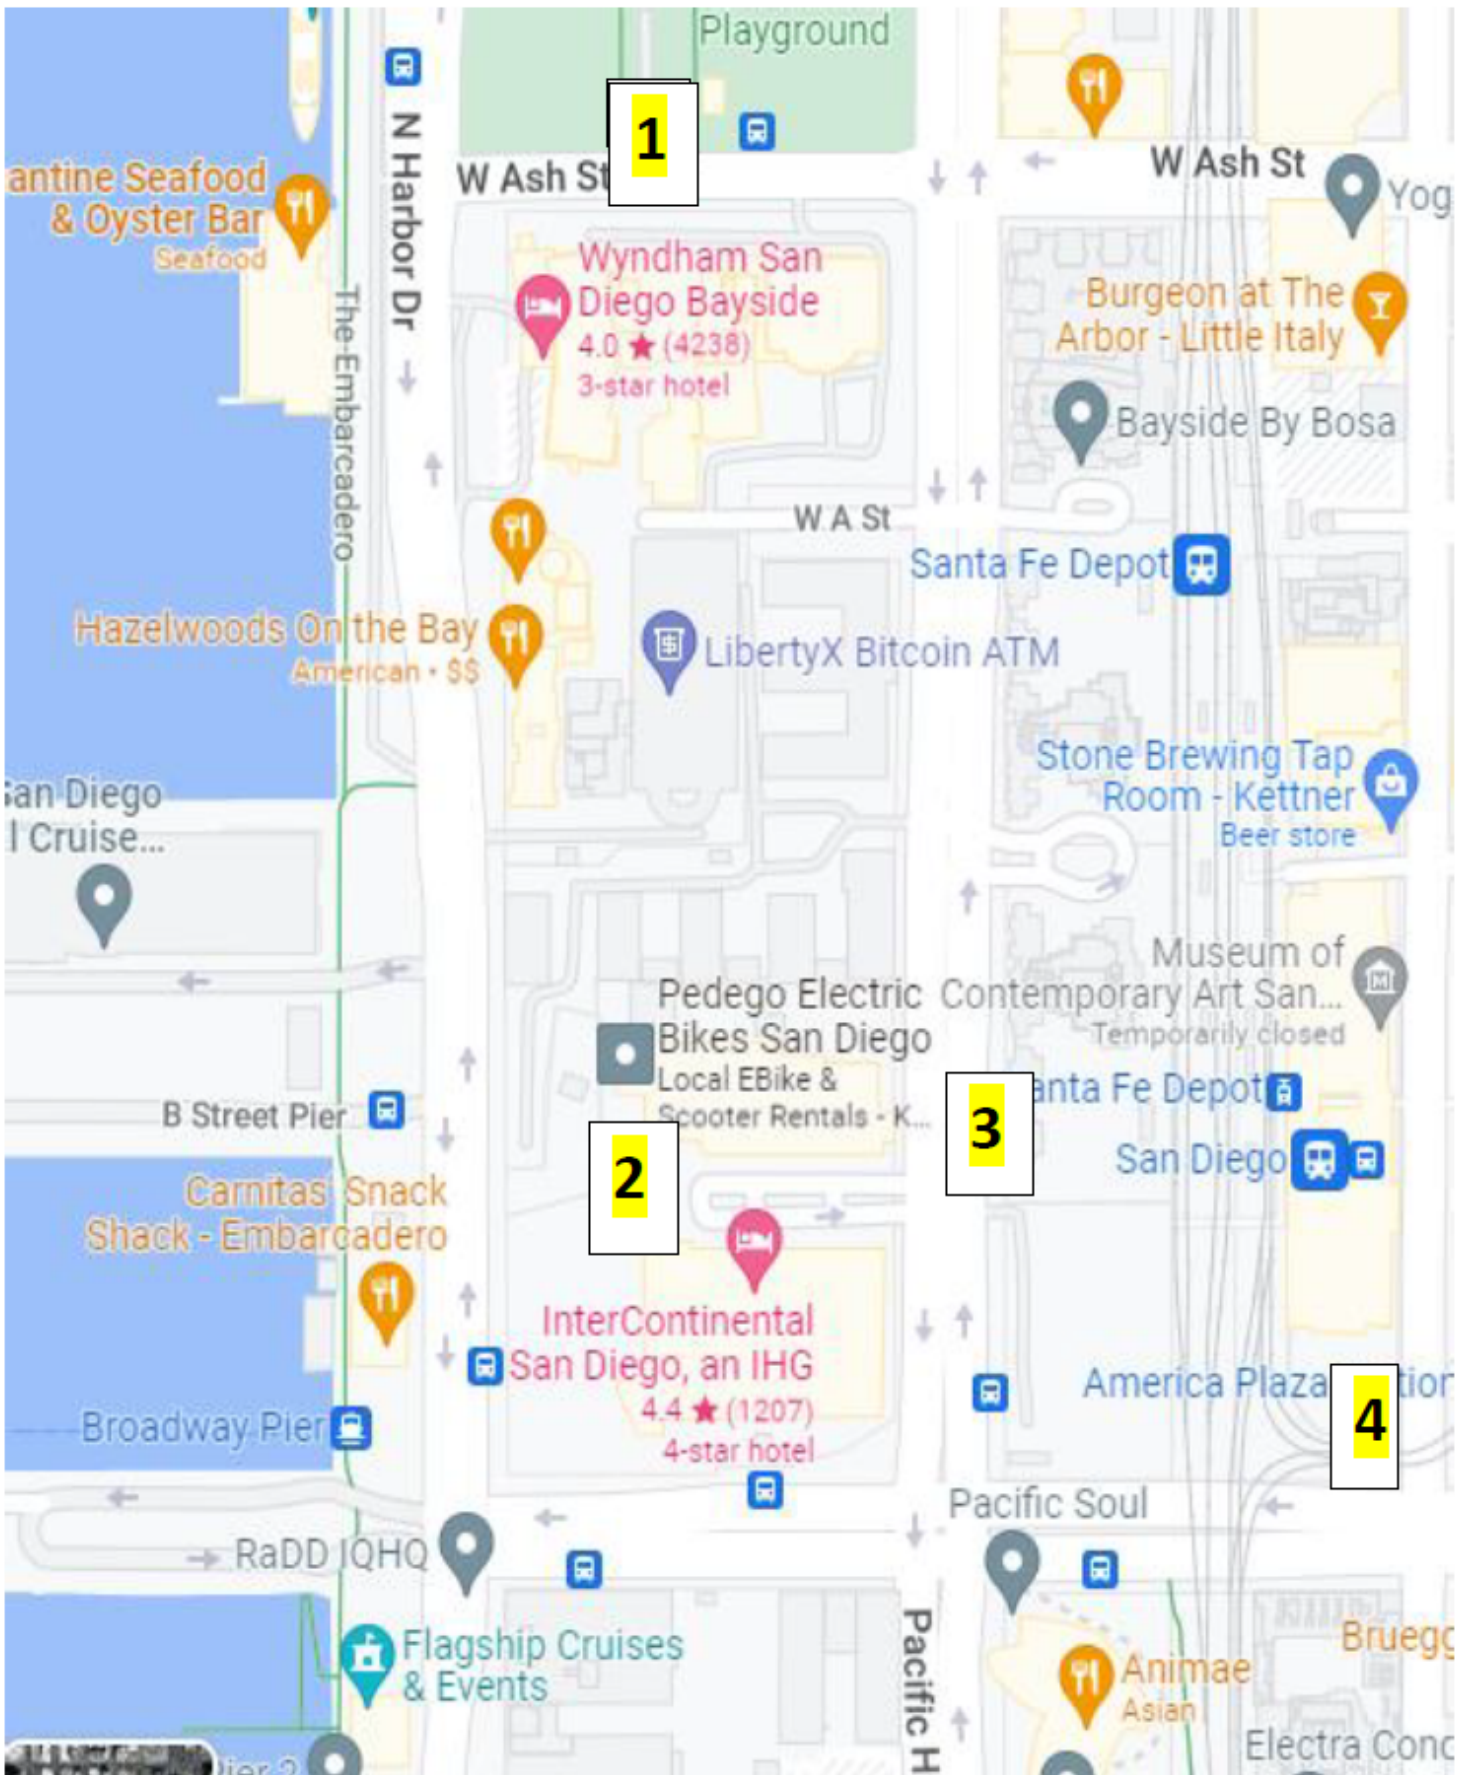

1

Wyndham San Diego Bayside
4.0 ★ (4238)
3-star hotel

2

InterContinental San Diego, an IHG
4.4 ★ (1207)
4-star hotel

3

Santa Fe Depot
San Diego

4

America Plaza